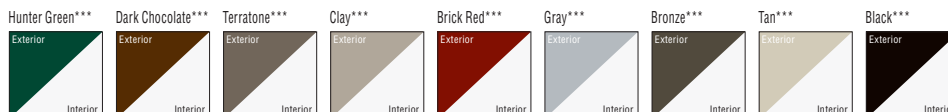

2-lite sliding window

CUSTOM OPTIONS

- Low-E Glass
- Low-E Glass with Argon Gas
- Ultra Low-E Glass with Argon Gas
- 5/8" or 1" contoured, 5/8" or 3/4" flat, 5/8" contoured valance and 1/8" simulated divided lite (SDL) grids
- Nine exterior painted colors (white interior only)
- Paintable or stainable wood jamb extensions (4 9/16" and 6 9/16")
- Charcoal aluminum mesh screen*
- Custom sizes available

COLOR OPTIONS**

PAINTED COLORS**

ENERGY STAR compliance available in all series. Verify product specifics before ordering.

Note: Manufacturer reserves the right to substitute components as necessary for continued product improvement.