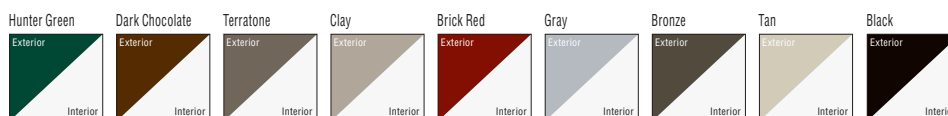

Factory Mull'd Twin	Factory Mull'd Twin Painted	Factory Mull'd Triple	Factory Mull'd Triple Painted	Glass Breakage Warranty with Tempered Glass
\$24.00 Per Twin	\$66.00 Per Twin	\$39.00 Per Triple	\$92.00 Per Triple	\$52.00 Per Window

COLOR
OPTIONS

LAMINATE
COLORS

PAINTED
COLORS

SEE EXPANDED RELIABILT PRICE PAGES FOR COMPLETE PRICES AND OPTIONS.
©2019 Lowe's. LOWE'S, Gable Mansard Design and ReliaBilt are registered trademarks of LF, LLC.
All are used with permission. Rev. 10/19 Prices may be subject to change.