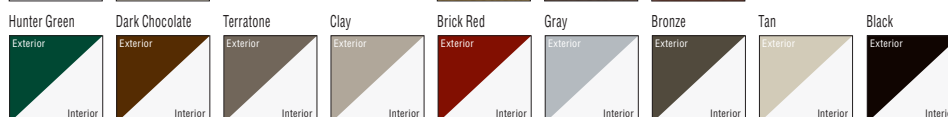

3-Lite Sliding Window

SERIES 3900 3-LITE SLIDING WINDOW

United Inches (Width+Height)	White	White 5/8" Flat & Contoured Grids	Almond	Almond 5/8" Flat & Contoured Grids	Painted	Painted 5/8" Contoured Grid
78-83	\$495.00	\$523.00	\$520.00	\$550.00	\$695.00	\$725.00
84-93	541.00	569.00	569.00	599.00	741.00	771.00
94-101	571.00	599.00	601.00	631.00	771.00	801.00
102-110	610.00	638.00	642.00	672.00	810.00	840.00
111-120	636.00	664.00	670.00	700.00	836.00	866.00
121-130	685.00	713.00	722.00	752.00	885.00	915.00
131-140	730.00	758.00	769.00	799.00	930.00	960.00
141-150	777.00	805.00	819.00	849.00	977.00	1,007.00
151-158	871.00	899.00	916.00	946.00	1,071.00	1,101.00
U Value	0.29	0.29	0.29	0.29	0.29	0.29
SHGC	0.20	0.18	0.20	0.18	0.20	0.18

For each U.I. over 110, 3-Lite Add \$4.00 per U.I. United Inches = Exact Opening Width + Exact Opening Height. If the total results in a fraction, round down to the whole united inch. 73 1/2" = 73 U.I. Base window is defined as window only. 5/8", 3/4" or 1" grid, when applicable, should also be upcharged. Almond color not available with interior or exterior laminates. **Minimum Width = 60". Minimum Height = 17 3/4". Maximum Width = 120". Maximum Height = 72". Maximum UI = 158".**

COLOR
OPTIONS

LAMINATE
COLORS

PAINTED
COLORS

REPLACEMENT SHAPES PSE SIMPLIFIED PRICING

SOS Item # 2906
Available in 15 days
Unless otherwise published in m26
Order through m26®

Phone 1-800-400-3821 • Fax 1-800-377-6502 • lowesservice@atriumwindows.com