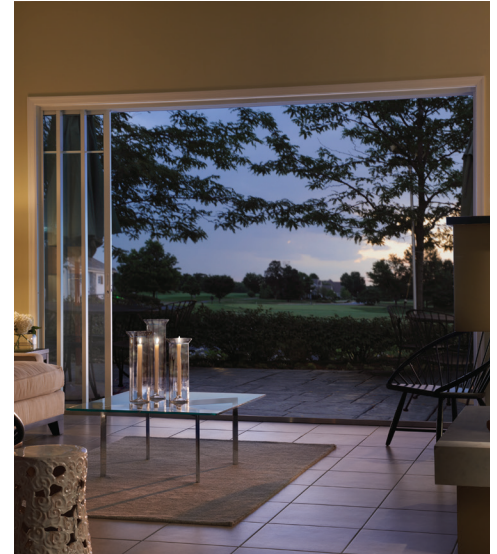

SERIES 83 SLIDING PATIO DOOR

Available in matching side lites, fixed panels, 2, 3, and 4 panel options (sliding), transoms, segmented transoms and a wide selection of architectural shapes.

STANDARD FEATURES

- Virtually maintenance-free extruded aluminum construction with electrostatically applied finish
- Available with or without nail fin
- Knockdown frame to field assemble
- Reversible (before installation)
- Mortise lockset – stylish, functional and adjustable
- Adjustable tandem rollers for a more effortless operation and fine-tuning the fit and operation
- Frame depth 2-7/16"
- Energy-efficient Warm Edge insulating tempered glass
- Limited lifetime warranty

CUSTOM OPTIONS

- Low-E, Low-E^{SC}, HP, HP^{SC}, and obscure glass
- Color-coordinated grilles-between-the-glass (GBG) in 5/8" and 3/4" flat
- Warm Edge Plus Spacer Option
- Optional Keyed Lock
- Available in optional pocket door configuration with one panel, two panels or three panels.
- Safety vent latch to meet ASTM F2090-2008 requirements