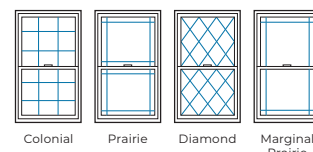

SERIES 83 SINGLE HUNG WINDOW

Also available in matching side lites, fixed panels, transoms, segmented transoms and a wide selection of architectural shapes

STANDARD FEATURES

- Virtually maintenance-free extruded aluminum construction with electrostatically applied finish
- Sleek profile provides larger viewing area
- Interior glazing allows for easier glass replacement
- Side load removable bottom sash
- Block and tackle balance system
- Energy-efficient Warm Edge insulating glass
- Sloped sill allows for proper water drainage to the exterior
- Structural meeting rail provides rigid stability and allows for a tighter, weather-resistant unit
- Frame depth 2-7/16"
- Dual lift rails on bottom sash for easy operation
- Integral nailing fin with a 1-3/8" setback for simple installation
- Limited lifetime warranty

Made in USA

Grid Type Options

5/8" or 3/4" Flat GBG

1-3/16" SDL with Shadow Bar

Window Grid Patterns

Window Grid Patterns options not shown:
 ■ Hub and Spoke
 ■ Gothic
 ■ Renaissance

* Printing process may affect color shown.
 Please refer to actual window sample when selecting colors.
 ** See your local building code official for code requirements in your area.