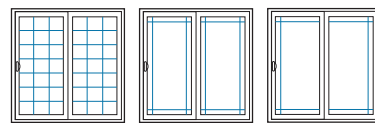

Sliding Patio Door Grid Patterns

Colonial

Prairie

Marginal Prairie

* Printing process may affect color shown. Please refer to actual door sample when selecting colors.
** See your local building code official for code requirements in your area.