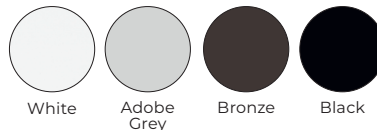

Window Color Options*

Glass Choices**

HP Glass

The High Performance glass package pairs Low-E coated glass with Argon gas fill between the panes to enhance thermal efficiency across a wide range of climates.

HP^{SC} Glass

High Performance Solar Cooling combines advanced Low-E^{SC} coatings with Argon gas sealed between the panes to help limit heat transfer and boost insulating performance.

Low-E^{SC} Glass

Designed for hot and sunny environments, Low-E^{SC} glass reflects solar energy before it enters the home, helping to control heat buildup, limit ultraviolet fading, and improve cooling efficiency during warmer months.