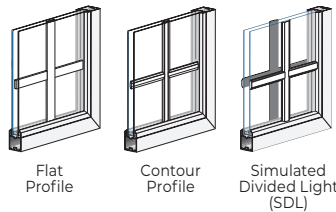

Grid Type Options

Flat Profile Contour Profile Simulated Divided Light (SDL)