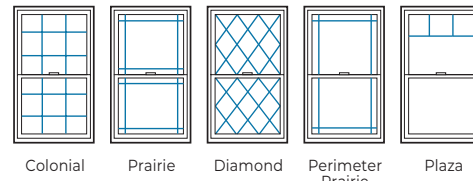

Window Grid Patterns

Colonial Prairie Diamond Perimeter Prairie Plaza

Window Grid Pattern Options not shown:

- Hib and Spoke
- Gothic
- Renaissance

Color-Matched Hardware Options*

Window Hardware Options

Many RELIABILT products can be configured to meet ENERGY STAR® ratings in most climate zones. Verify product specifics before ordering.

* Printing process may affect color shown. Please refer to actual window sample when selecting colors.