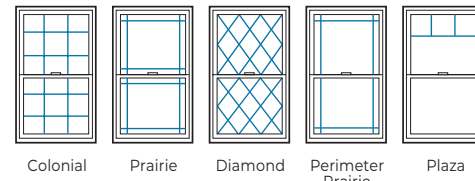

CUSTOM OPTIONS

- Low-E glass that reflects heat in summer / retains warmth in winter.
- Low-ESC glass with a subtle tint for strong solar control in warm climates.
- Impact-Resistant glass with built-in defense against wind-borne debris.
- Energy saving glass options
- Frame choices include Nailing Fin, Insert Frame, FL Flange
- Color-coordinated grids between-the-glass (GBG) in 3/4" Flat, 5/8" Contoured styles; simulated divided-lite (SDL) 7/8" or 1-1/4" styles
- Stylish grid pattern options
- 2 vinyl color options
- 2 color-matched hardware finishes
- Custom sizes available

Interior & Exterior Vinyl Color Options*

Vinyl color windows & patio doors have same color vinyl exterior and interior.

White Beige

Grid Type Options

Flat Profile Contour Profile Simulated Divided Light (SDL)

Window Grid Patterns

Colonial Prairie Diamond Perimeter Prairie Plaza

Window Grid Pattern Options not shown:

- Hib and Spoke
- Gothic
- Renaissance

Color-Matched Hardware Options*

White Beige

Window Hardware Options