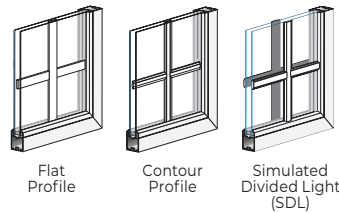

COASTAL SERIES 3300 SINGLE HUNG WINDOW

Also available sliders, picture windows, specialty shapes
(Nailing Fin and Insert). Available only in single hung for FL Flange.

STANDARD FEATURES

- Low-maintenance vinyl inside and out
- Clean frame lines that complement any décor
- Single Hung features tilt-in bottom sash for easy cleaning
- Florida Building Code approved
- Single Hung Performance Grade (PG) and Design Pressure (DP) rating of +60/-60 (window size tested 52-in x 63-in)
- Limited lifetime warranty

CUSTOM OPTIONS

- Low-E glass that reflects heat in summer / retains warmth in winter.
- Low-ESC glass with a subtle tint for strong solar control in warm climates.
- Impact-Resistant glass with built-in defense against wind-borne debris.
- Energy saving glass options
- Frame choices include Nailing Fin, Insert Frame, FL Flange
- Color-coordinated grids between-the-glass (GBG) in 3/4" Flat, 5/8" Contoured styles; simulated divided-lite (SDL) 7/8" or 1-1/4" styles
- Stylish grid pattern options
- 2 vinyl color options
- 2 color-matched hardware finishes
- Custom sizes available

Interior & Exterior Vinyl Color Options*

Vinyl color windows & patio doors have same color vinyl exterior and interior.

White Beige

Grid Type Options

Flat Profile Contour Profile Simulated Divided Light (SDL)