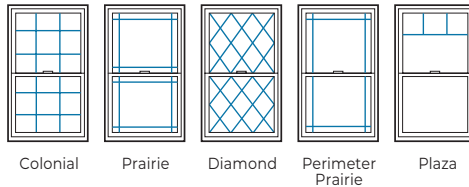

CUSTOM OPTIONS

- Low-E glass that reflects heat in summer / retains warmth in winter.
- Low-ESC glass with a subtle tint for strong solar control in warm climates.
- Impact-Resistant glass with built-in defense against wind-borne debris.
- Energy saving glass options
- Frame choices include Nailing Fin or Insert Frame
- Color-coordinated grids between-the-glass (GBC) in 3/4" Flat, 5/8" Contoured styles; simulated divided-lite (SDL) 7/8" or 1-1/4" styles
- Stylish grid pattern options
- 2 vinyl color options
- 2 color-matched hardware finishes
- Custom sizes available

Interior & Exterior Vinyl Color Options*

Vinyl color windows & patio doors have same color vinyl exterior and interior.

White Beige

Grid Type Options

Flat Profile Contour Profile Simulated Divided Light (SDL)

Window Grid Patterns

Colonial Prairie Diamond Perimeter Prairie Plaza

Window Grid Pattern Options not shown:

- Hub and Spoke
- Gothic
- Renaissance

Color-Matched Hardware Options*

White Beige

Window Hardware Options