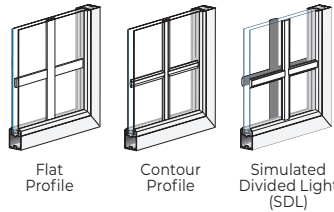

COASTAL SERIES 3300 SLIDING WINDOW

Also available single hung, picture windows, specialty shapes (Nailing Fin and Insert). Available only in single hung for FL Flange.

STANDARD FEATURES

- Low-maintenance vinyl inside and out
- Clean frame lines that complement any décor
- Slider features durable rollers for easy operation
- Florida Building Code approved
- Limited lifetime warranty

CUSTOM OPTIONS

- Low-E glass that reflects heat in summer / retains warmth in winter.
- Low-ESC glass with a subtle tint for strong solar control in warm climates.
- Impact-Resistant glass with built-in defense against wind-borne debris.
- Energy saving glass options
- Frame choices include Nailing Fin or Insert Frame
- Color-coordinated grids between-the-glass (GBC) in 3/4" Flat, 5/8" Contoured styles; simulated divided-lite (SDL) 7/8" or 1-1/4" styles
- Stylish grid pattern options
- 2 vinyl color options
- 2 color-matched hardware finishes
- Custom sizes available

Interior & Exterior Vinyl Color Options*

Vinyl color windows & patio doors have same color vinyl exterior and interior.

White Beige

Grid Type Options

Flat Profile Contour Profile Simulated Divided Light (SDL)