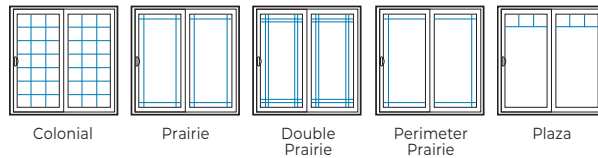

COASTAL SERIES 3600 AND 3330 PATIO DOOR

STANDARD FEATURES

- Fully assembled for faster, simpler installation
- Heavy-duty, self-leveling stainless steel rollers for smooth, quiet operation
- Multi-point locking system with keyed exterior handle for enhanced security
- Steel-reinforced vinyl panels for added strength and stability
- Fusion-welded, heavy-duty vinyl frame resists corrosion, warping, and salt exposure
- Florida Building Code Product Approval #14998
- HVHZ (High Velocity Hurricane Zone) approved
- 2-Panel Sliding Door Performance Grade (PG) and Design Pressure (DP) rating of +50/-50 (door size tested 96-in x 82-in)
- Limited lifetime warranty

CUSTOM OPTIONS

- Low-E glass that reflects heat in summer/retains warmth in winter.
- Low-ESC glass with a subtle tint for strong solar control in warm climates.
- Impact-Resistant glass with built-in defense against wind-borne debris.
- ENERGY STAR® certified glass options
- Frame choices include Fin J-Channel Impact (3600) and Fin J-Channel (3330)
- Color-coordinated grids between-the-glass (GBG) in 5/8" Flat, 5/8" or 1" Contoured styles; simulated divided-lite (SDL) 7/8", 1-1/4" or 2" styles
- Stylish grid pattern options
- 3 vinyl interior color options and 5 vinyl exterior color options
- 5 color-matched hardware finishes or optional satin nickel
- Custom sizes available

Optional Blinds Between the Glass (BBG)

Interior & Exterior Vinyl Color Options*

Vinyl color windows & patio doors have same color vinyl exterior and interior.

Patio Grid Patterns

Patio Door Grid Pattern Options not shown: