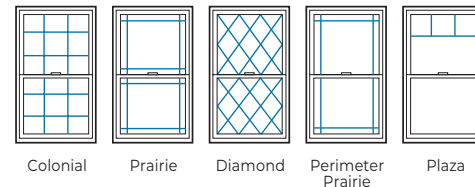

CUSTOM OPTIONS

- Low-E glass that reflects heat in summer / retains warmth in winter.
- Low-ESC glass with a subtle tint for strong solar control in warm climates.
- Impact-Resistant glass with built-in defense against wind-borne debris.
- ENERGY STAR® certified glass options
- Frame choices include FL Flange HVHZ, FL Flange, and Nailing Fin
- Color-coordinated grids between-the-glass (GBG) in 3/4" Flat, 5/8" Contoured styles; simulated divided-lite (SDL) 7/8" or 1-1/4" styles
- Stylish grid pattern options
- 2 vinyl color options
- 2 color-matched hardware finishes
- Custom sizes available

Interior & Exterior Vinyl Color Options*

Vinyl color windows & patio doors have same color vinyl exterior and interior.

White Beige

Grid Type Options

Flat Profile Contour Profile Simulated Divided Light (SDL)

Window Grid Patterns

Colonial Prairie Diamond Perimeter Prairie Plaza

Window Grid Pattern Options not shown:

- Hub and Spoke
- Gothic
- Renaissance

Color-Matched Hardware Options*

White Beige

Window Hardware Options