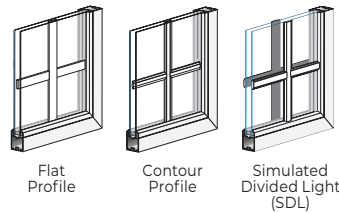

COASTAL SERIES 3600 SINGLE HUNG WINDOW

Also available in specialty shapes or picture window (FL Flange or Nailing Fin).

STANDARD FEATURES

- Fusion-welded, heavy-duty vinyl frame with internal reinforcements
- Refined exterior profile for upscale curb appeal
- Reliable, color-matched cam locks offer peace of mind security
- Coastal hardware is durable stainless steel to prevent corrosion
- Florida Building Code and HVHZ approved
- Single Hung Performance Grade (PG) and Design Pressure (DP) rating of +60/-60 (window size tested 52-in x 63-in)
- Limited lifetime warranty

CUSTOM OPTIONS

- Low-E glass that reflects heat in summer / retains warmth in winter.
- Low-ESC glass with a subtle tint for strong solar control in warm climates.
- Impact-Resistant glass with built-in defense against wind-borne debris.
- ENERGY STAR® certified glass options
- Frame choices include FL Flange HVHZ, FL Flange, and Nailing Fin
- Color-coordinated grids between-the-glass (GBG) in 3/4" Flat, 5/8" Contoured styles; simulated divided-lite (SDL) 7/8" or 1-1/4" styles
- Stylish grid pattern options
- 2 vinyl color options
- 2 color-matched hardware finishes
- Custom sizes available

Interior & Exterior Vinyl Color Options*

Vinyl color windows & patio doors have same color vinyl exterior and interior.

White Beige

Grid Type Options

Flat Profile Contour Profile Simulated Divided Light (SDL)