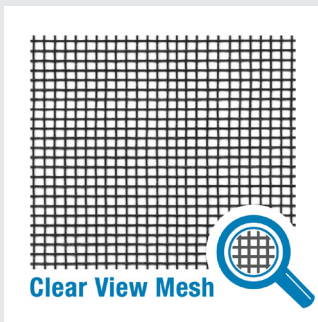

SCREEN OPTIONS FOR WINDOWS AND PATIO DOORS

RELIABILT's screen solutions for your everyday needs

Your screen need could be for greater clarity with an almost invisible appearance or you have windows that demand extra strength and durability. Or maybe you need a patio door screen that can resist the tears and damage caused by pets. We now have the solutions for you.

For Replacement Double Hung and Casement window families:

Clear View Screen's thinner fiberglass yarn allow you to be able to see through it more clearly, with a less obstructed view. This fiberglass screen is manufactured using an enhanced tighter weave and finer mesh woven from smaller refined yarns as compared to standard fiberglass screening.

- 20% thinner yarn than the industry standard provides a screen that offers clear, increased visibility as well as greater light transmission and better airflow
- Smaller opening than the industry standard provides better protection from insects and small particles
- The thinner yarn combined with a tighter weave provide the illusion of a virtually invisible screen
- Charcoal fiberglass mesh is dent-resistant and flame retardant for increased protection
- Comes with a full lifetime warranty against defects in the mesh.