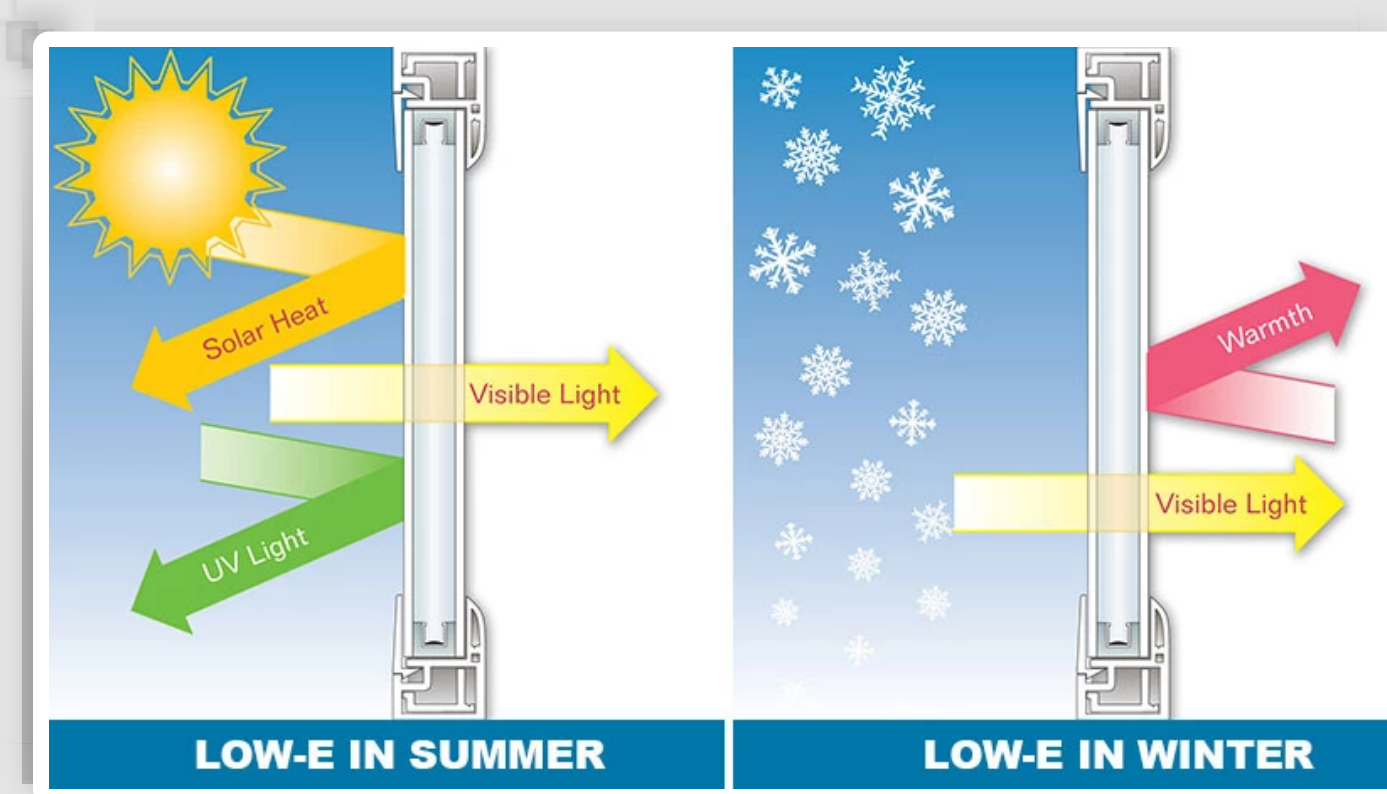

Search ...

Search

In-Home Demo Appointment

- Windows
- Patio Doors
- Getting Started
- Energy Savings
- Resources & Support
- Lowe's Resources

Choosing The Right Windows & Patio Doors

Home / Choosing The Right Window or Patio Door

Windows & Doors Designed for Performance

ReliaBilt windows offer long-lasting strength and energy efficiency. Take a closer look at some of the key features that make our windows weather resistant, durable and make your home comfortable.

KEY FEATURES

Features you should look at and consider.

Part of choosing the right windows for your home is knowing what features to look at as part of your product selection considerations.

1. Rigid Vinyl Construction
2. All-Welded Frame and Sash
3. Secure Locking Systems
4. Insulated Glass with Warm-Edge Spacer
5. Gas Fill Between Glass Panes
6. Performance Glass System Options
7. Integrated Lift Rail
8. Sloped Sill
9. Thermal Insulation in Frame Chambers

ENERGY SAVING OPTIONS

Smart energy saving options to consider.

ReliaBilt provides you with state-of-the-art, energy efficient windows and doors that will start to pay for themselves.

Low-E Glass Technology

During the winter, this high-tech glass lets natural light and warmth in. During the summer, it reflects heat. This gives you better insulation, less condensation and greater energy savings all year.

Low-E Glass with Insulating Argon Gas

Argon gas forms an invisible blanket between window glass panes and creates a buffer against outside noise.

Ultra Low-E glass with Argon Gas

Choose this option for optimal energy efficiency and maximum cost savings. Ultra Low-E glass offers three invisible layers of silver coating in addition to the superior thermal performance of argon gas.

WINDOW & DOOR STYLES